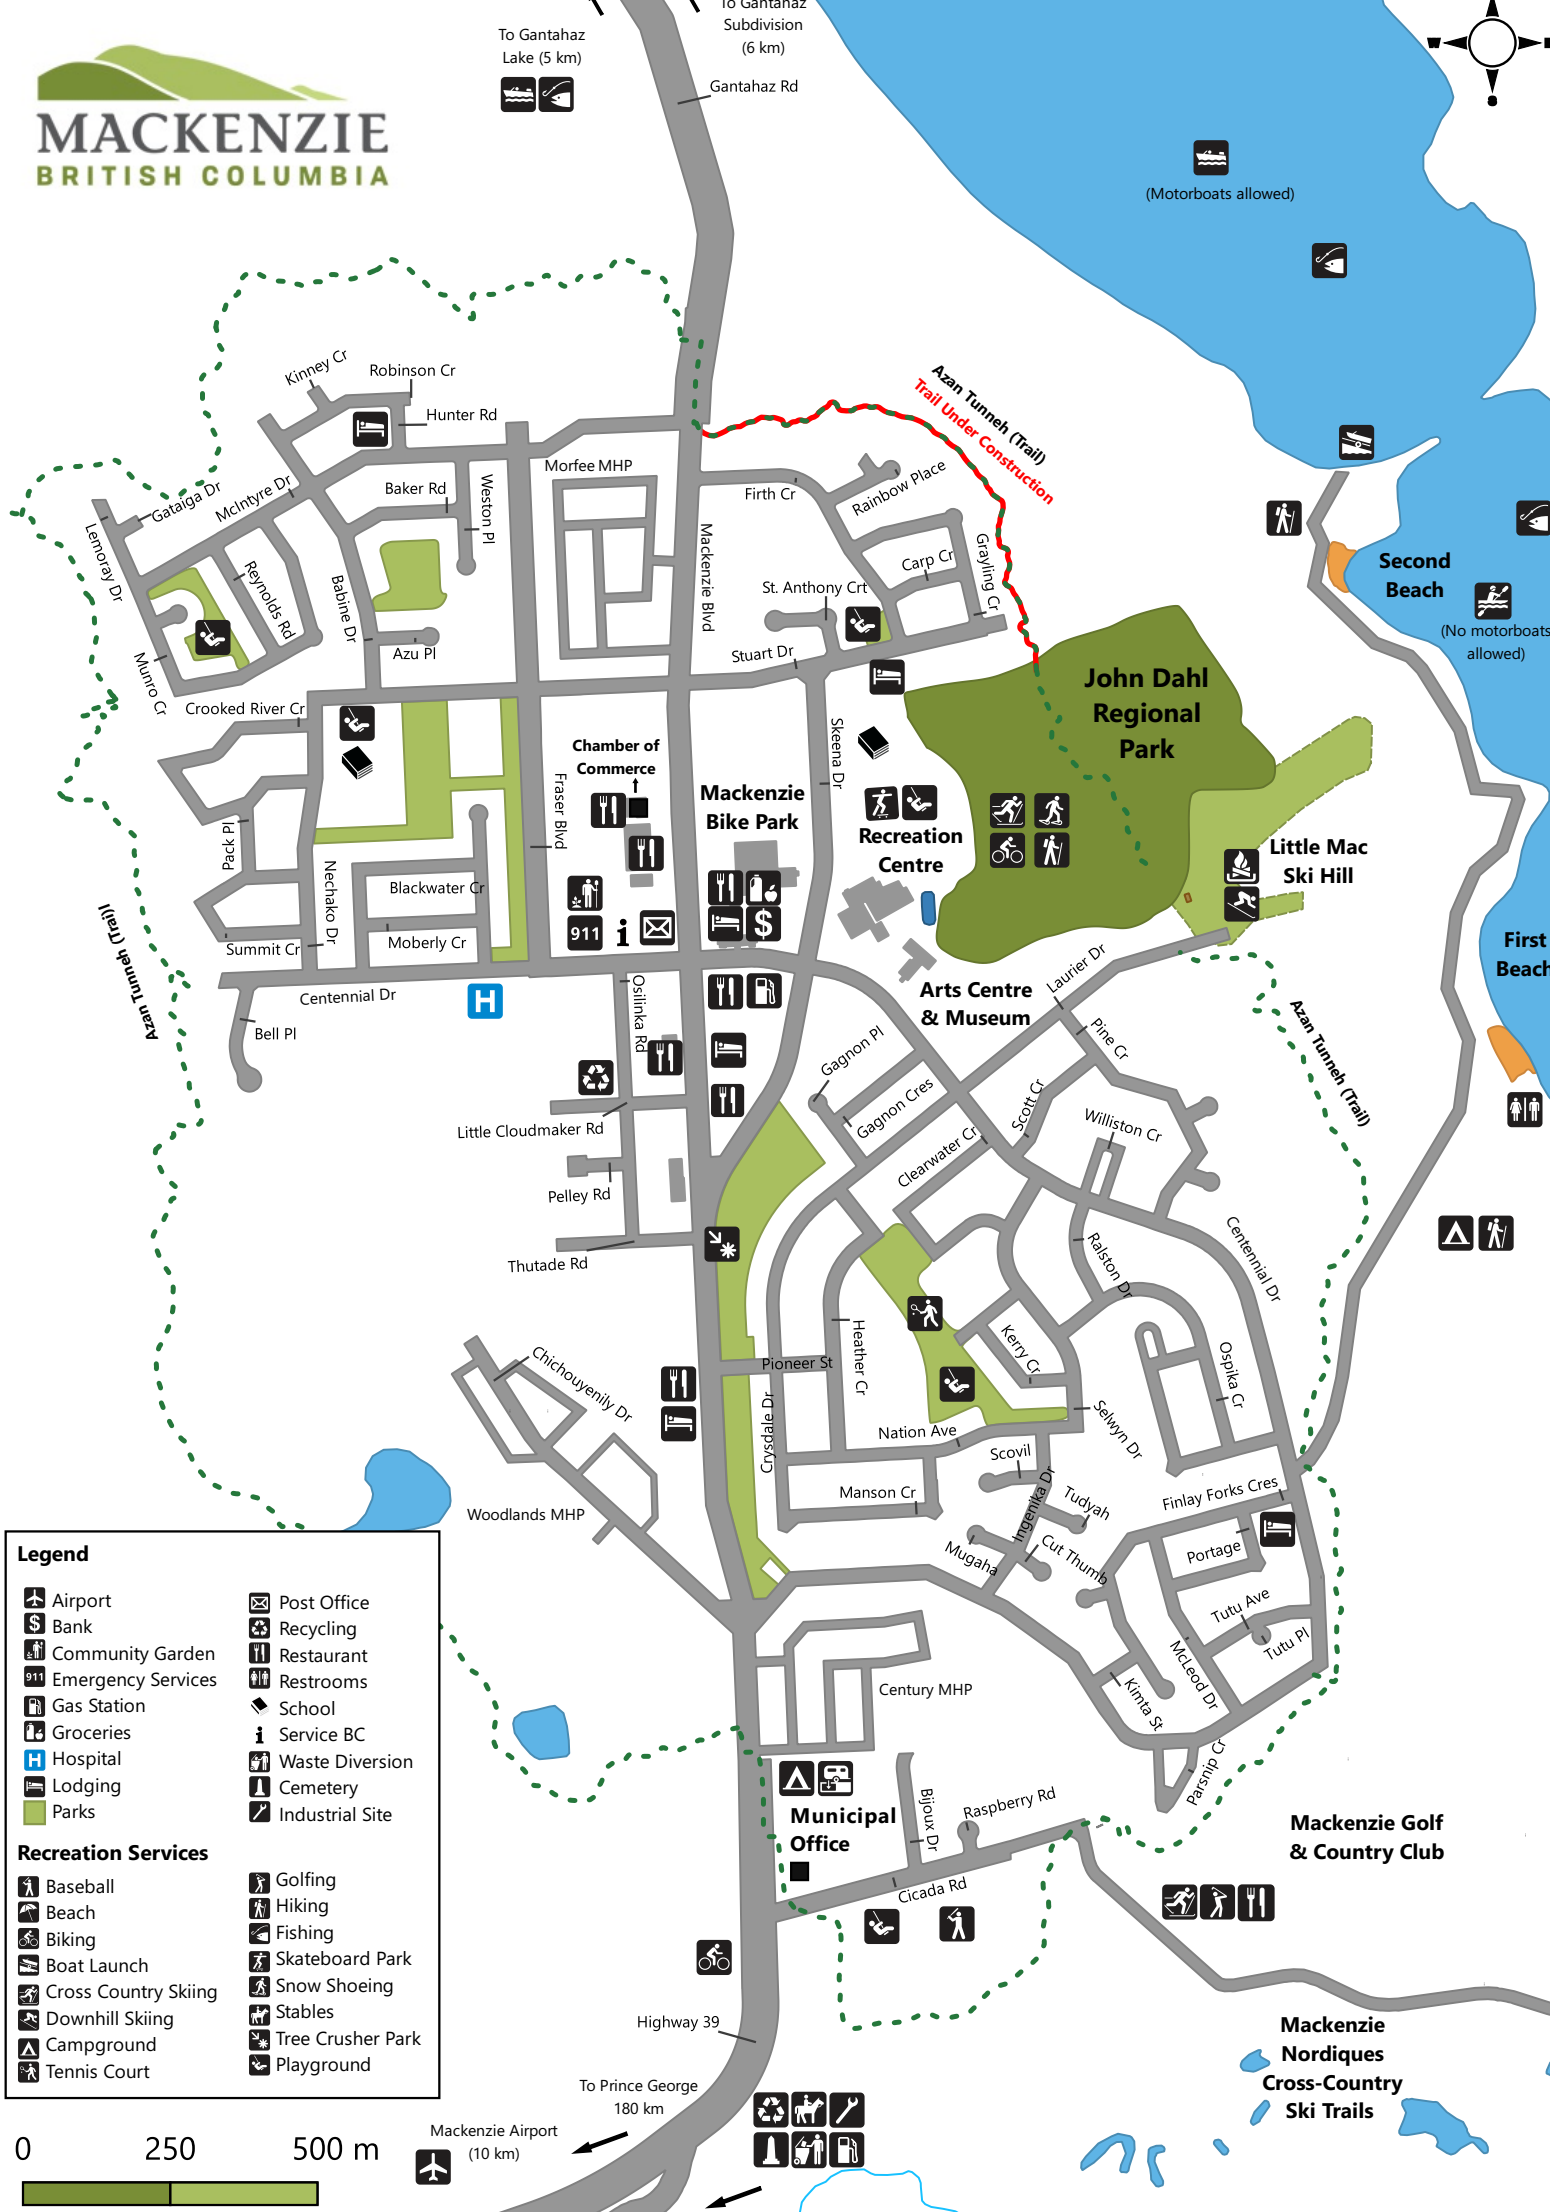

To Gantahaz Lake (5 km)
To Gantahaz Subdivision (6 km)
Gantahaz Rd

Legend

Airport	Post Office
Bank	Recycling
Community Garden	Restaurant
Emergency Services	Restrooms
Gas Station	School
Groceries	Service BC
Hospital	Waste Diversion
Lodging	Cemetery
Parks	Industrial Site

Recreation Services

Baseball	Golfing
Beach	Hiking
Biking	Fishing
Boat Launch	Skateboard Park
Cross Country Skiing	Snow Shoeing
Downhill Skiing	Stables
Campground	Tree Crusher Park
Tennis Court	Playground

Mackenzie Airport (10 km)

To Prince George 180 km

Mackenzie Golf & Country Club

Mackenzie Nordiques Cross-Country Ski Trails