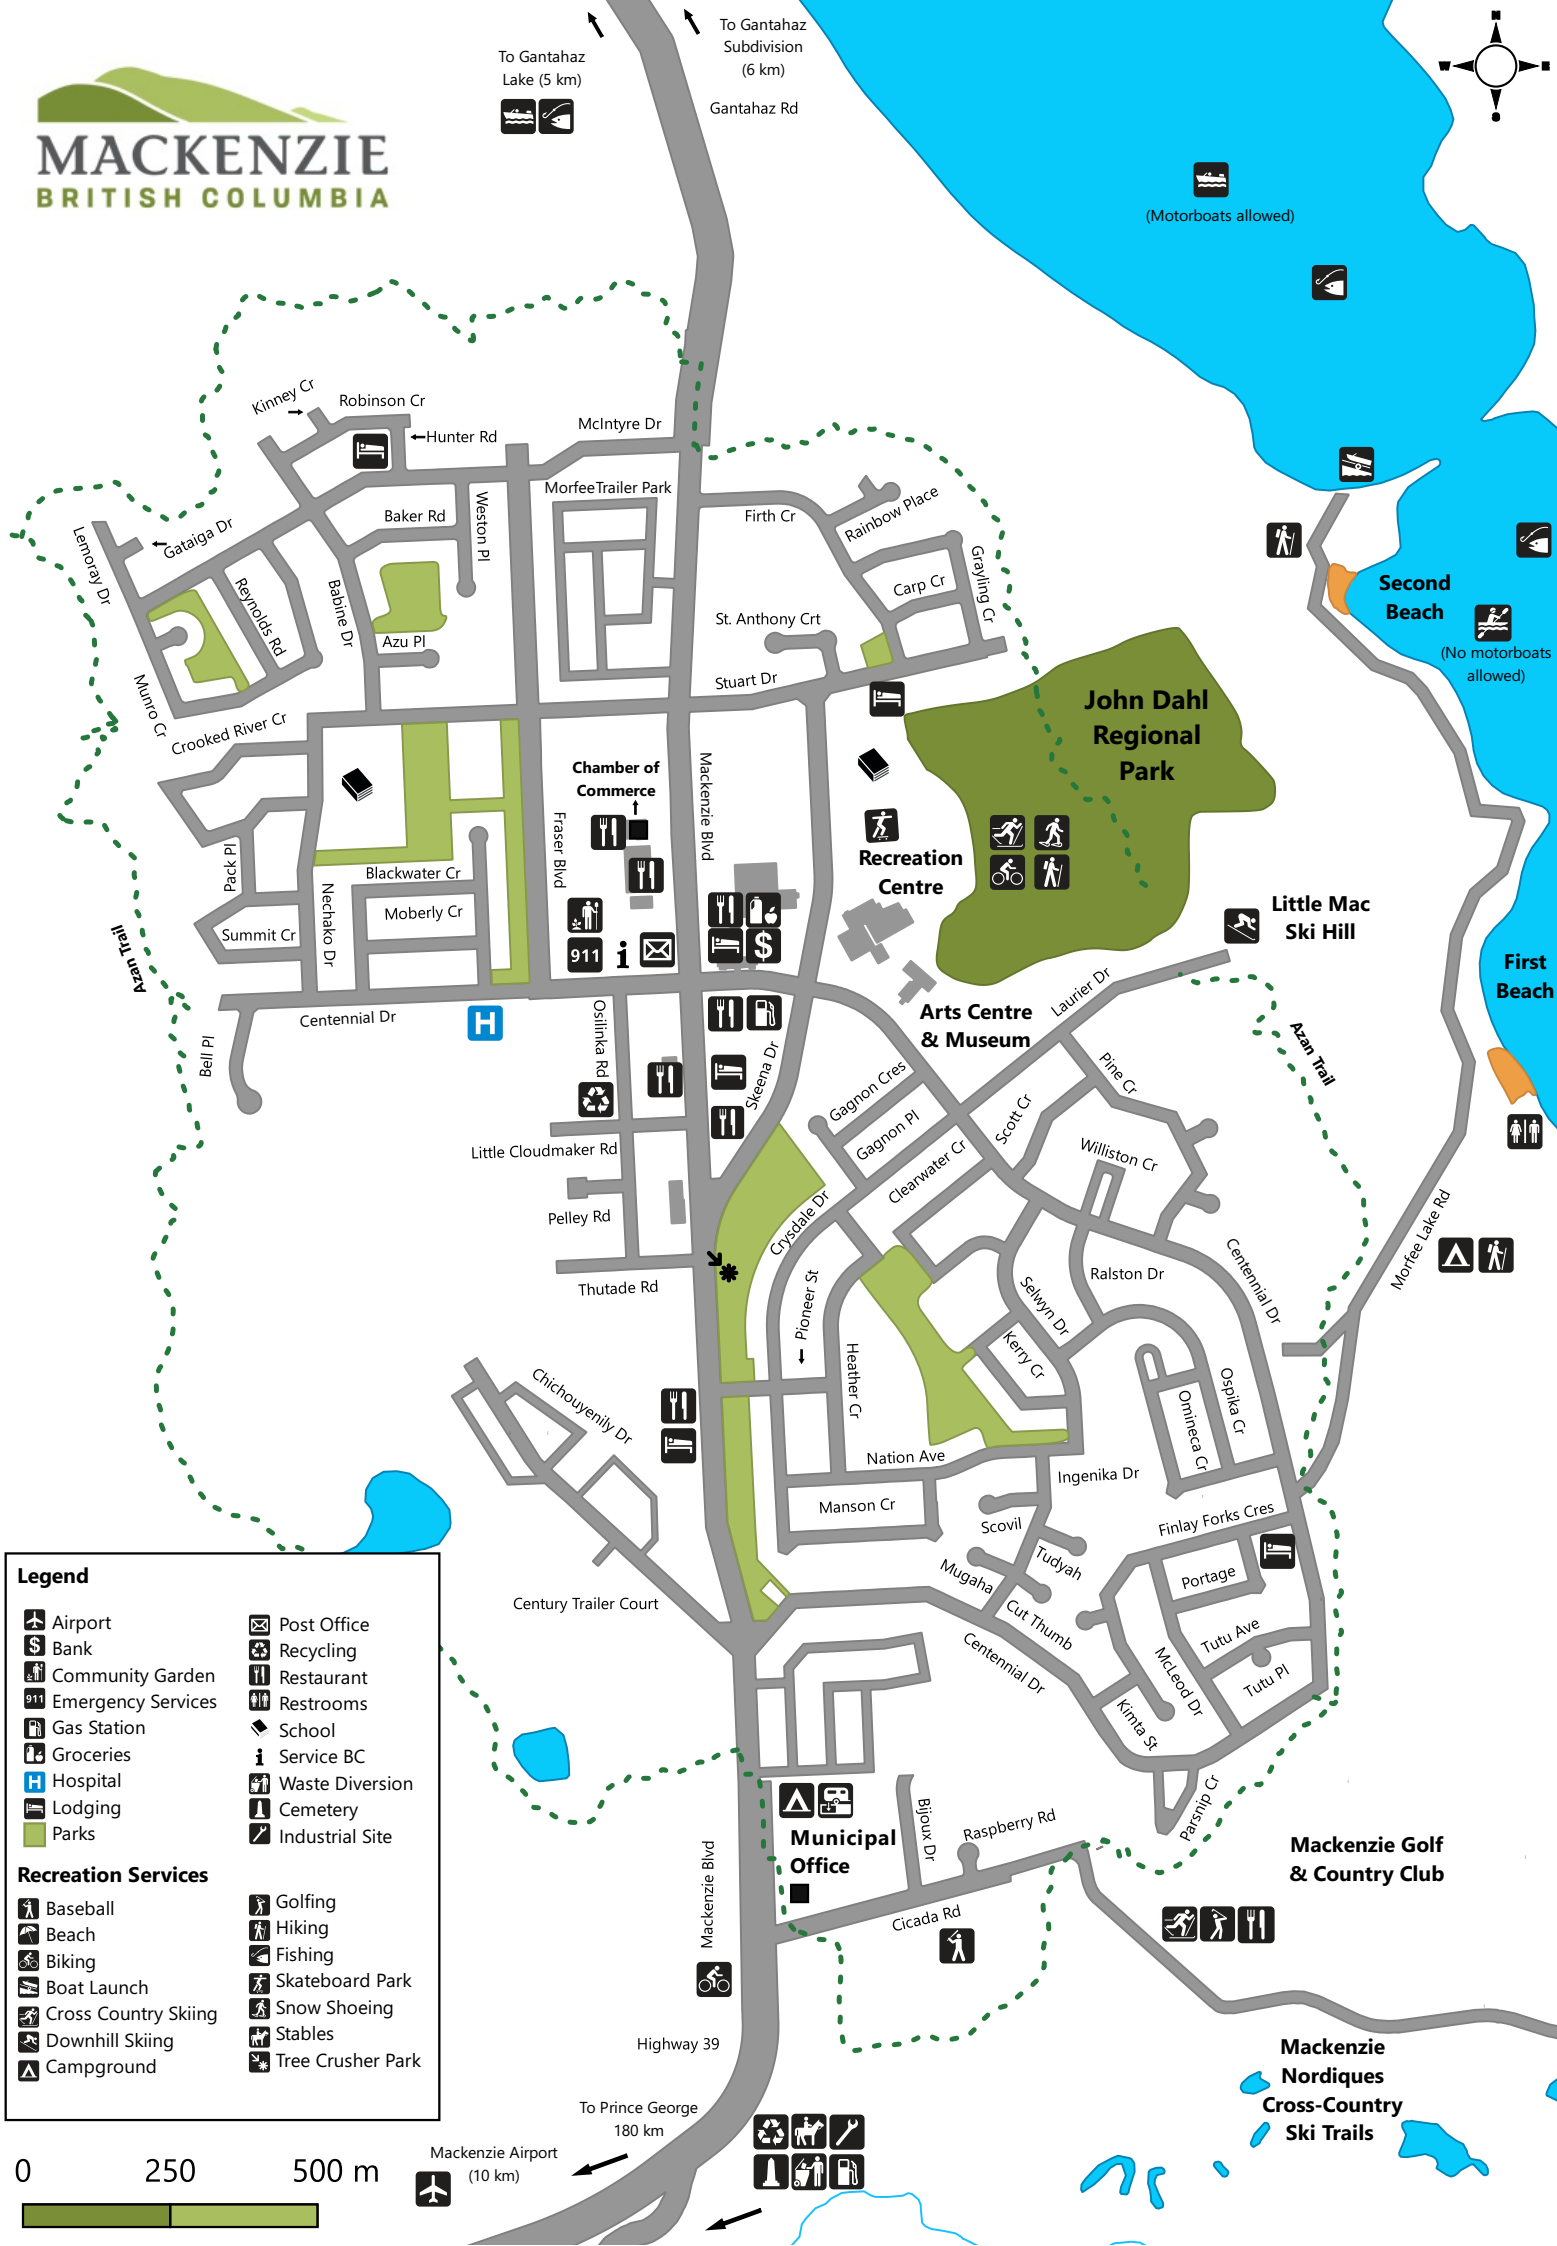

To Gantahaz Lake (5 km)
To Gantahaz Subdivision (6 km)
Gantahaz Rd

Legend

Airport	Post Office
Bank	Recycling
Community Garden	Restaurant
Emergency Services	Restrooms
Gas Station	School
Groceries	Service BC
Hospital	Waste Diversion
Lodging	Cemetery
Parks	Industrial Site

Recreation Services

Baseball	Golfing
Beach	Hiking
Biking	Fishing
Boat Launch	Skateboard Park
Cross Country Skiing	Snow Shoeing
Downhill Skiing	Stables
Campground	Tree Crusher Park

Mackenzie Airport (10 km)

To Prince George 180 km

Mackenzie Nordiques Cross-Country Ski Trails