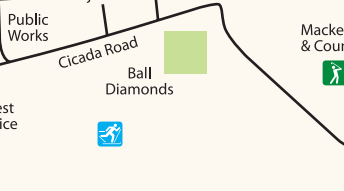

To Gantahaz Subdivision
6 km

Hwy 39

To Prince George
180 km

Hwy 39

To Rodeo Grounds

(Motorboats allowed)

(No motorboats allowed)